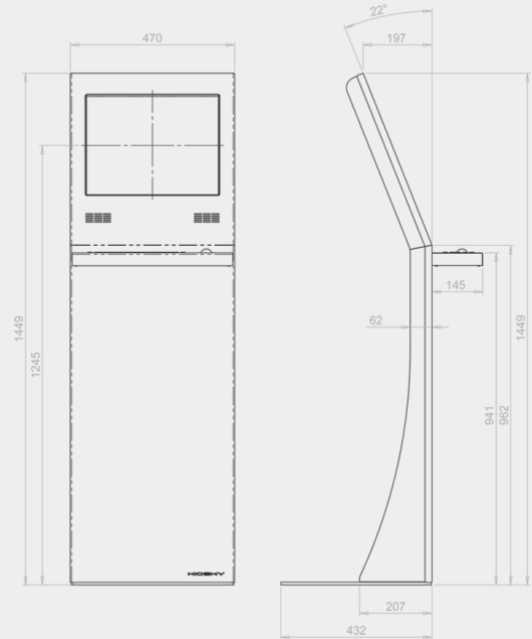

General Information:

- Vandal-proof metal construction
- Wide range of front panel colors
- Flexible solution for additional peripherals
- Unique design
- Dimensions: 1450(H) x 470(W) x 385 (D) mm

Standard Specification:

- 19" display with touch screen
- Brushed steel or RAL colored front panel
- Computer configuration
- Active stereo speakers

MX Series

MX Series

Optional Peripherals:

- 17" – 22" display with touch screen
- Metal keyboard
- Webcam
- Wi-Fi
- Vandal-proof sensor
- Thermal printer 60 – 210 mm
- Laser printer A4
- Card reader (chip, magnetic, RFID)
- 1D/2D barcode scanner
- Privacy filter
- Custom computer configuration
- Kiosk software
- Other peripherals on request