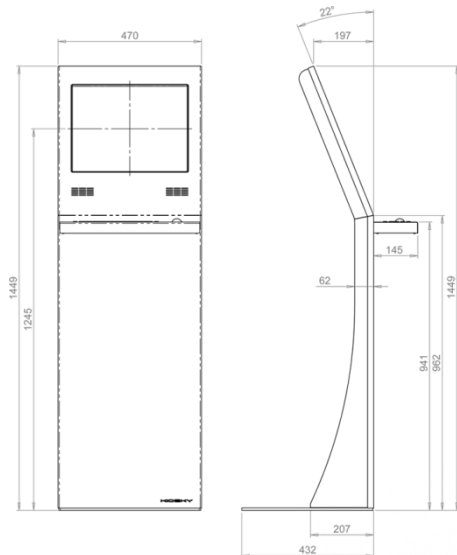

General Information:

- Vandal-proof metal construction
- Wide range of front panel colors
- Flexible solution for additional peripherals
- Unique design
- Dimensions: 1450(H) x 470(W) x 385 (D) mm

Standard Specification:

- 19" display with touch screen
- Brushed steel or RAL colored front panel
- Computer configuration
- Active stereo speakers

MX Series

MX Series

Optional Peripherals:

- 17" – 22" display with touch screen
- Metal keyboard
- Webcam
- Wi-Fi
- Vandal-proof sensor
- Thermal printer 60 – 210 mm
- Laser printer A4
- Card reader (chip, magnetic, RFID)
- 1D/2D barcode scanner
- Privacy filter
- Custom computer configuration
- Kiosk software
- Other peripherals on request